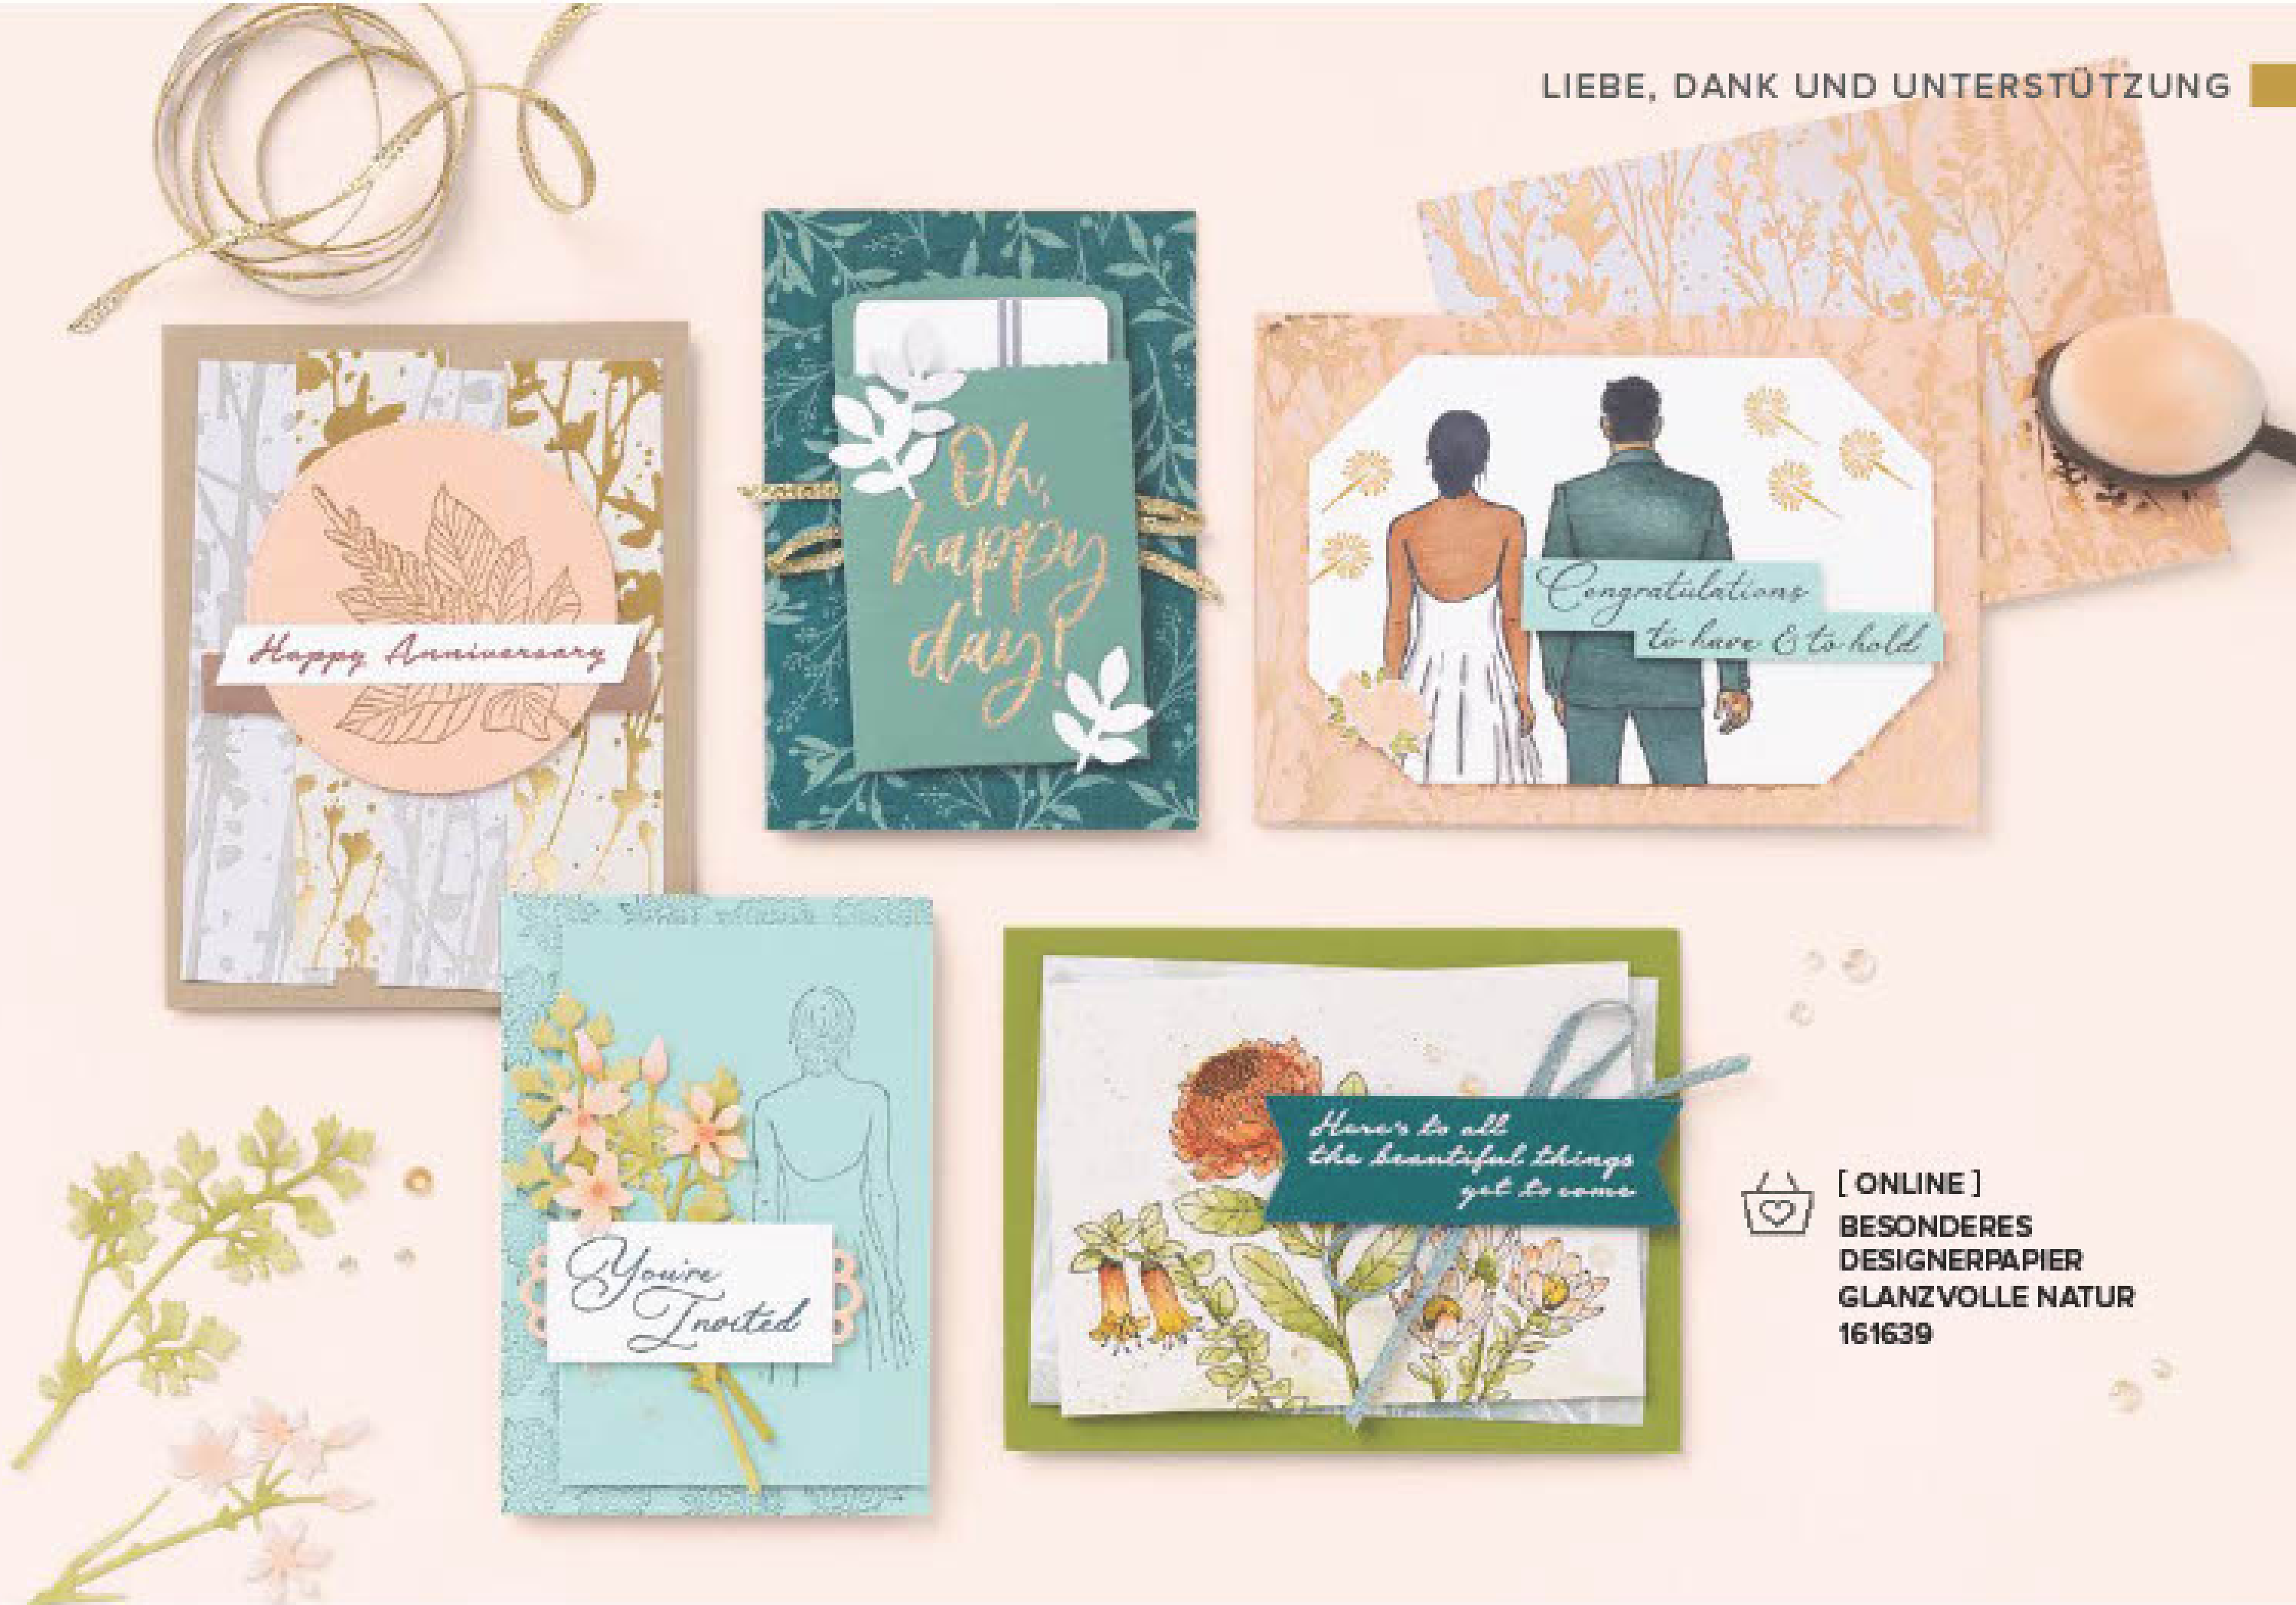

[ONLINE]
BESONDERES
DESIGNERPAPIER
GLANZVOLLE NATUR
161639

DANKE
vielmals

TIEFES
Mitgefühl

*Bleib
frech, wild &
wunderbar*

*Oh,
wie
schön!*

wird übernommen

N WARMHERZIGE WORTE • 161421 | 30,00 € | £23.00

4 ablösbare Stempel (Empfohlene transparente Blöcke: e, h) •