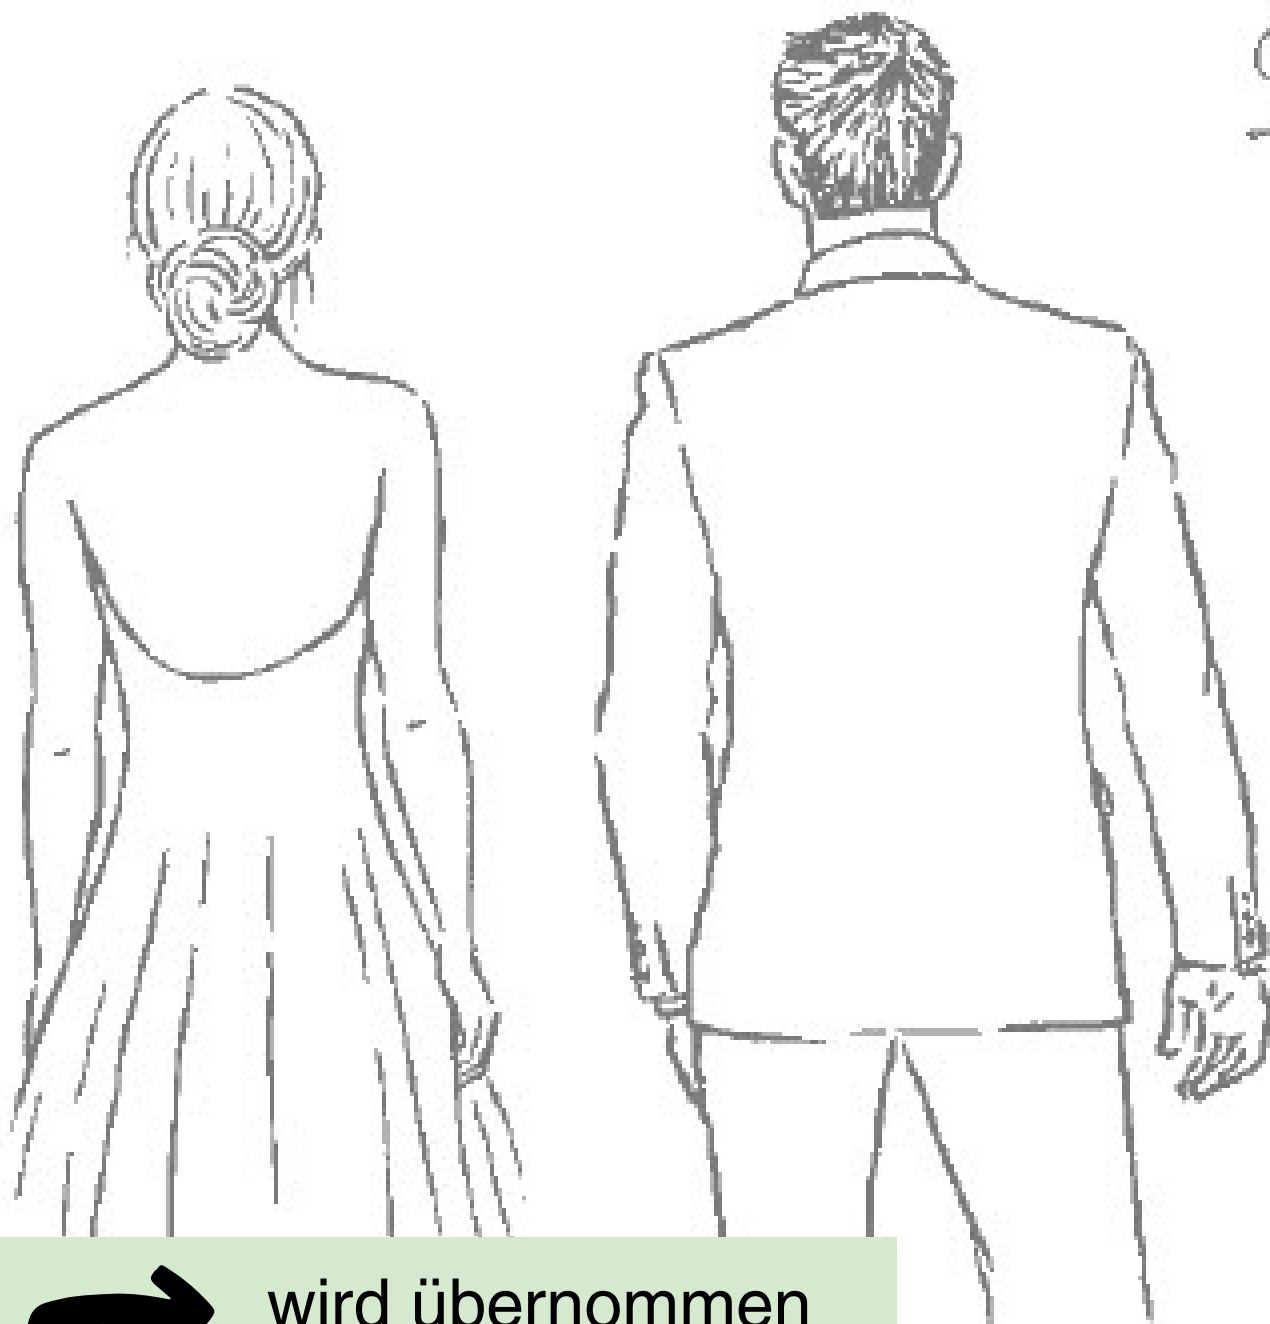

take courage

Happy Anniversary

Here's to all  
the good things  
to come

if friends  
were flowers,  
I'd have the  
pick of the  
bunch

**X** verlässt das Sortiment  
- 50 % = 16,00 €

**N** EVERLASTING BEAUTY • 161255 | 32,00 € | £25.00  
8 ablösbare Stempel (Empfohlene transparente Blöcke: c, d, e)