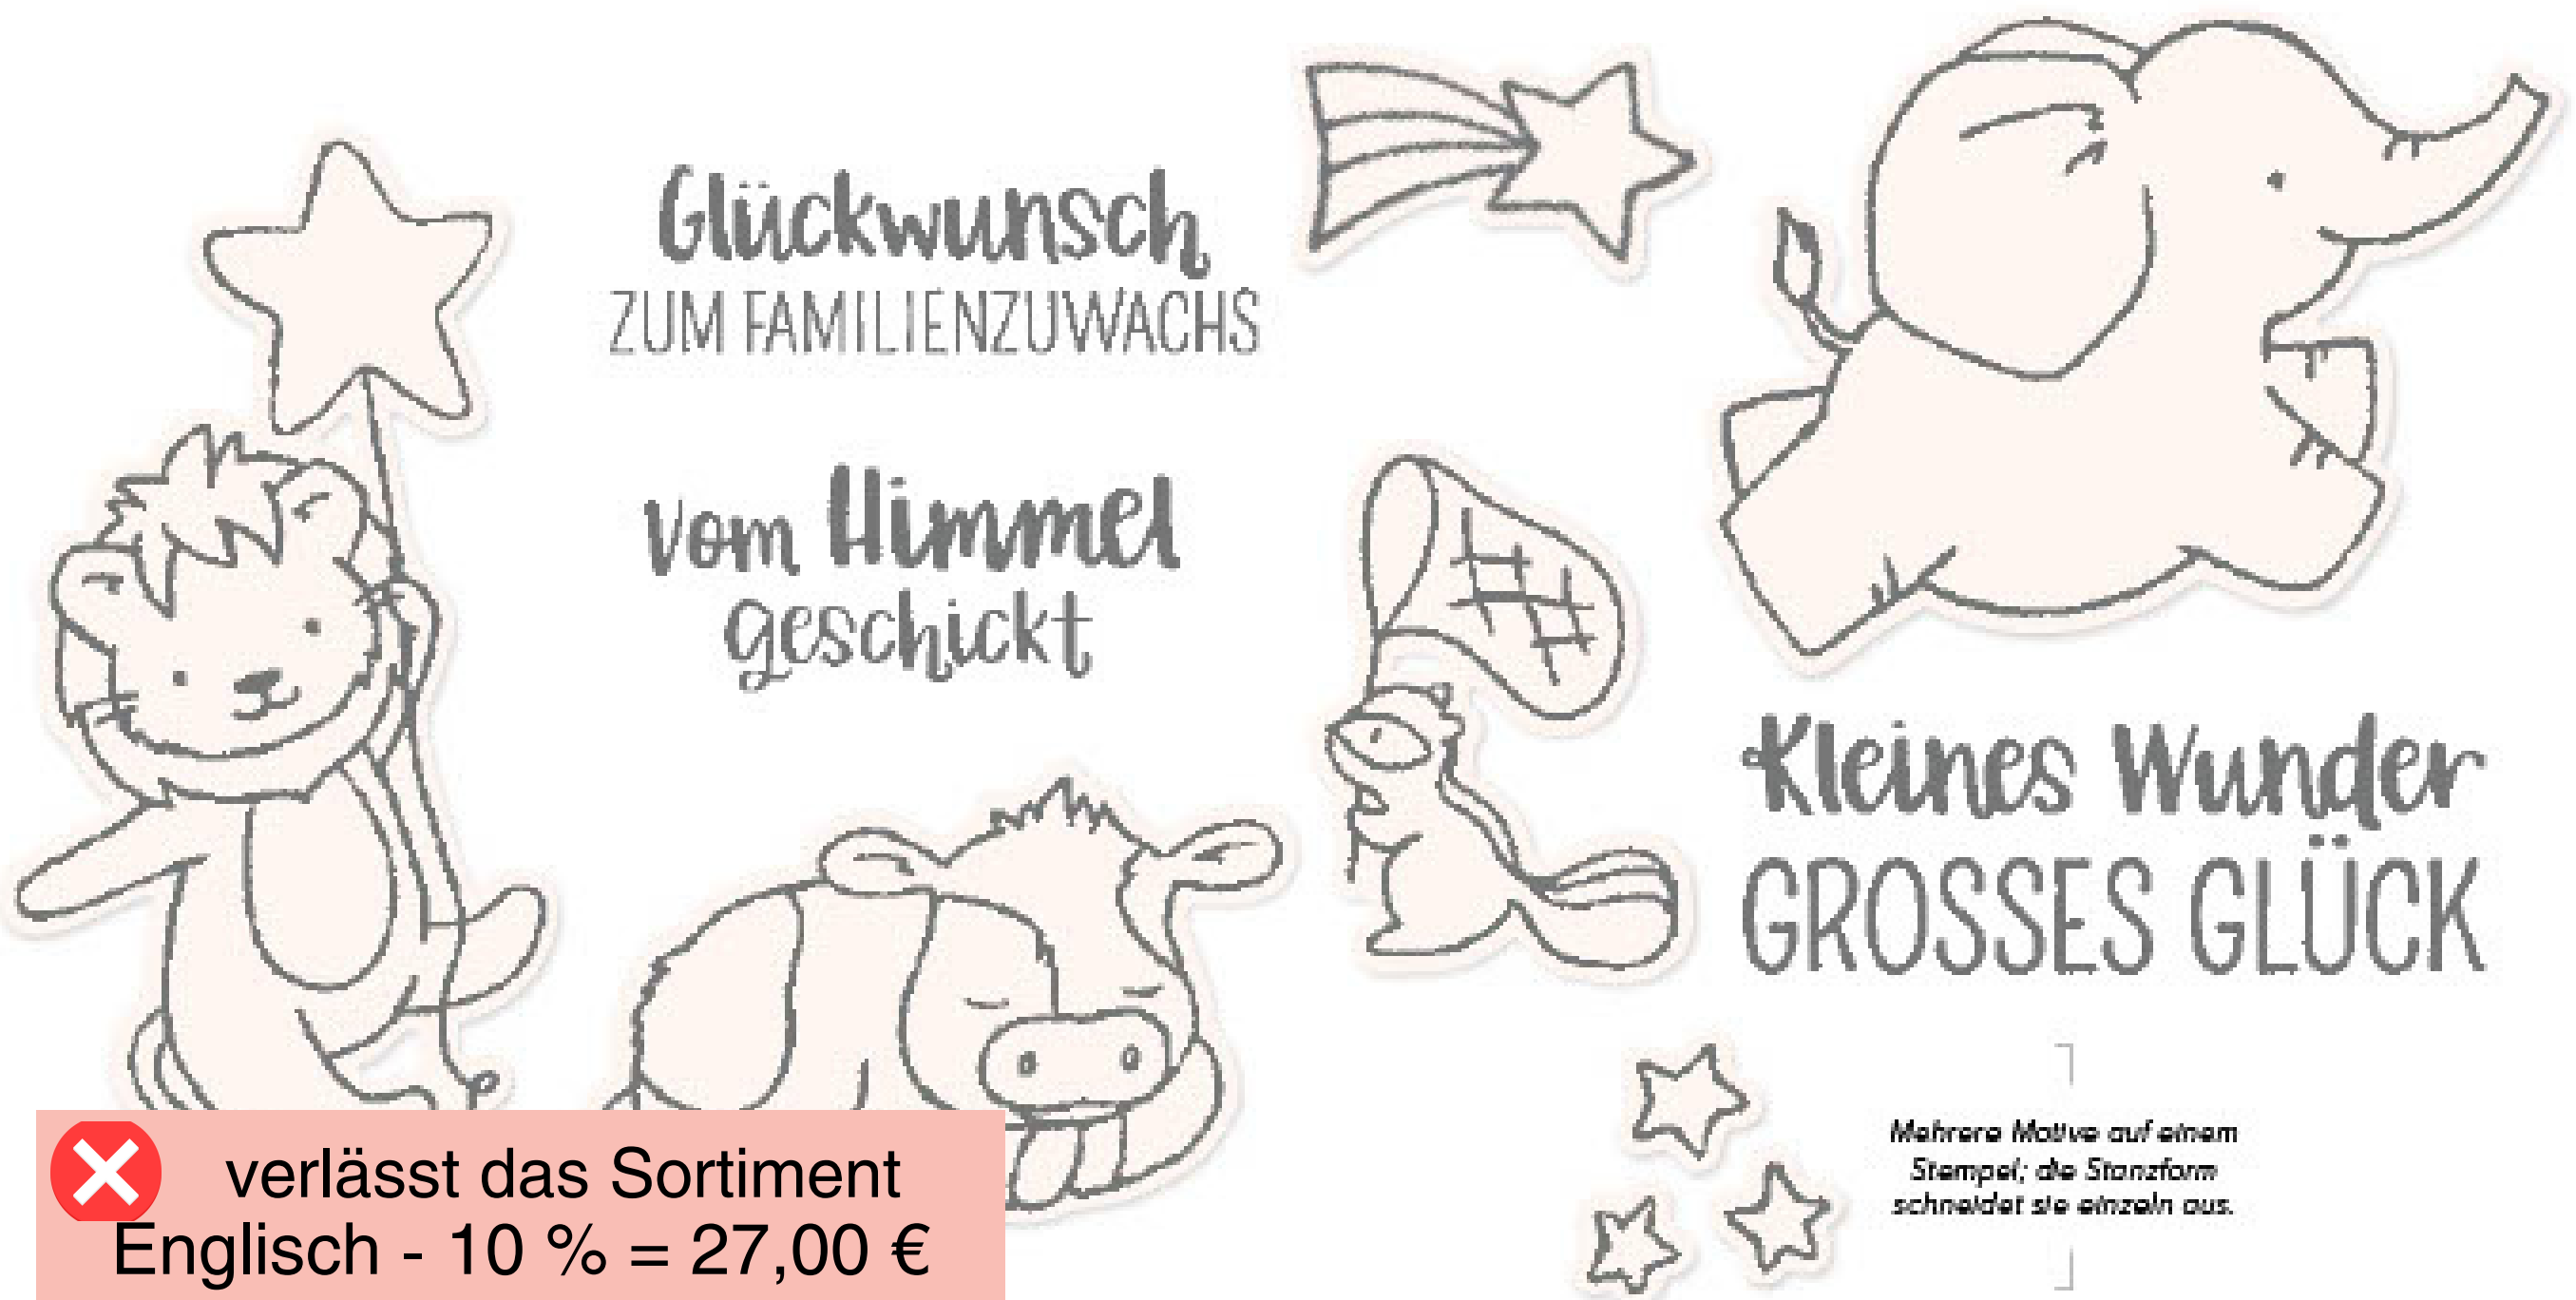

verlässt das Sortiment
Englisch - 10 % = 27,00 €

Mehrere Motive auf einem
Stempel; die Stanzform
schneidet sie einzeln aus.

KLEINE TRÄUME • 161575 | 30,00 € | £23.00
9 ablösbare Stempel (Empfohlene transparente Blöcke: b, d, e) •
• Passend zu den Stanzformen Kleine Träume (S. 159)

10%

SPAREN IM PAKET

+

•

PRODUKTPAKET KLEINE TRÄUME
161581 | ~~64,00 €~~ + ~~150,00 €~~ 57,50 € | £45.00
Ablösbar •
Stempelset Kleine Träume + Stanzformen Kleine Träume (S. 159)

verlässt das Sortiment