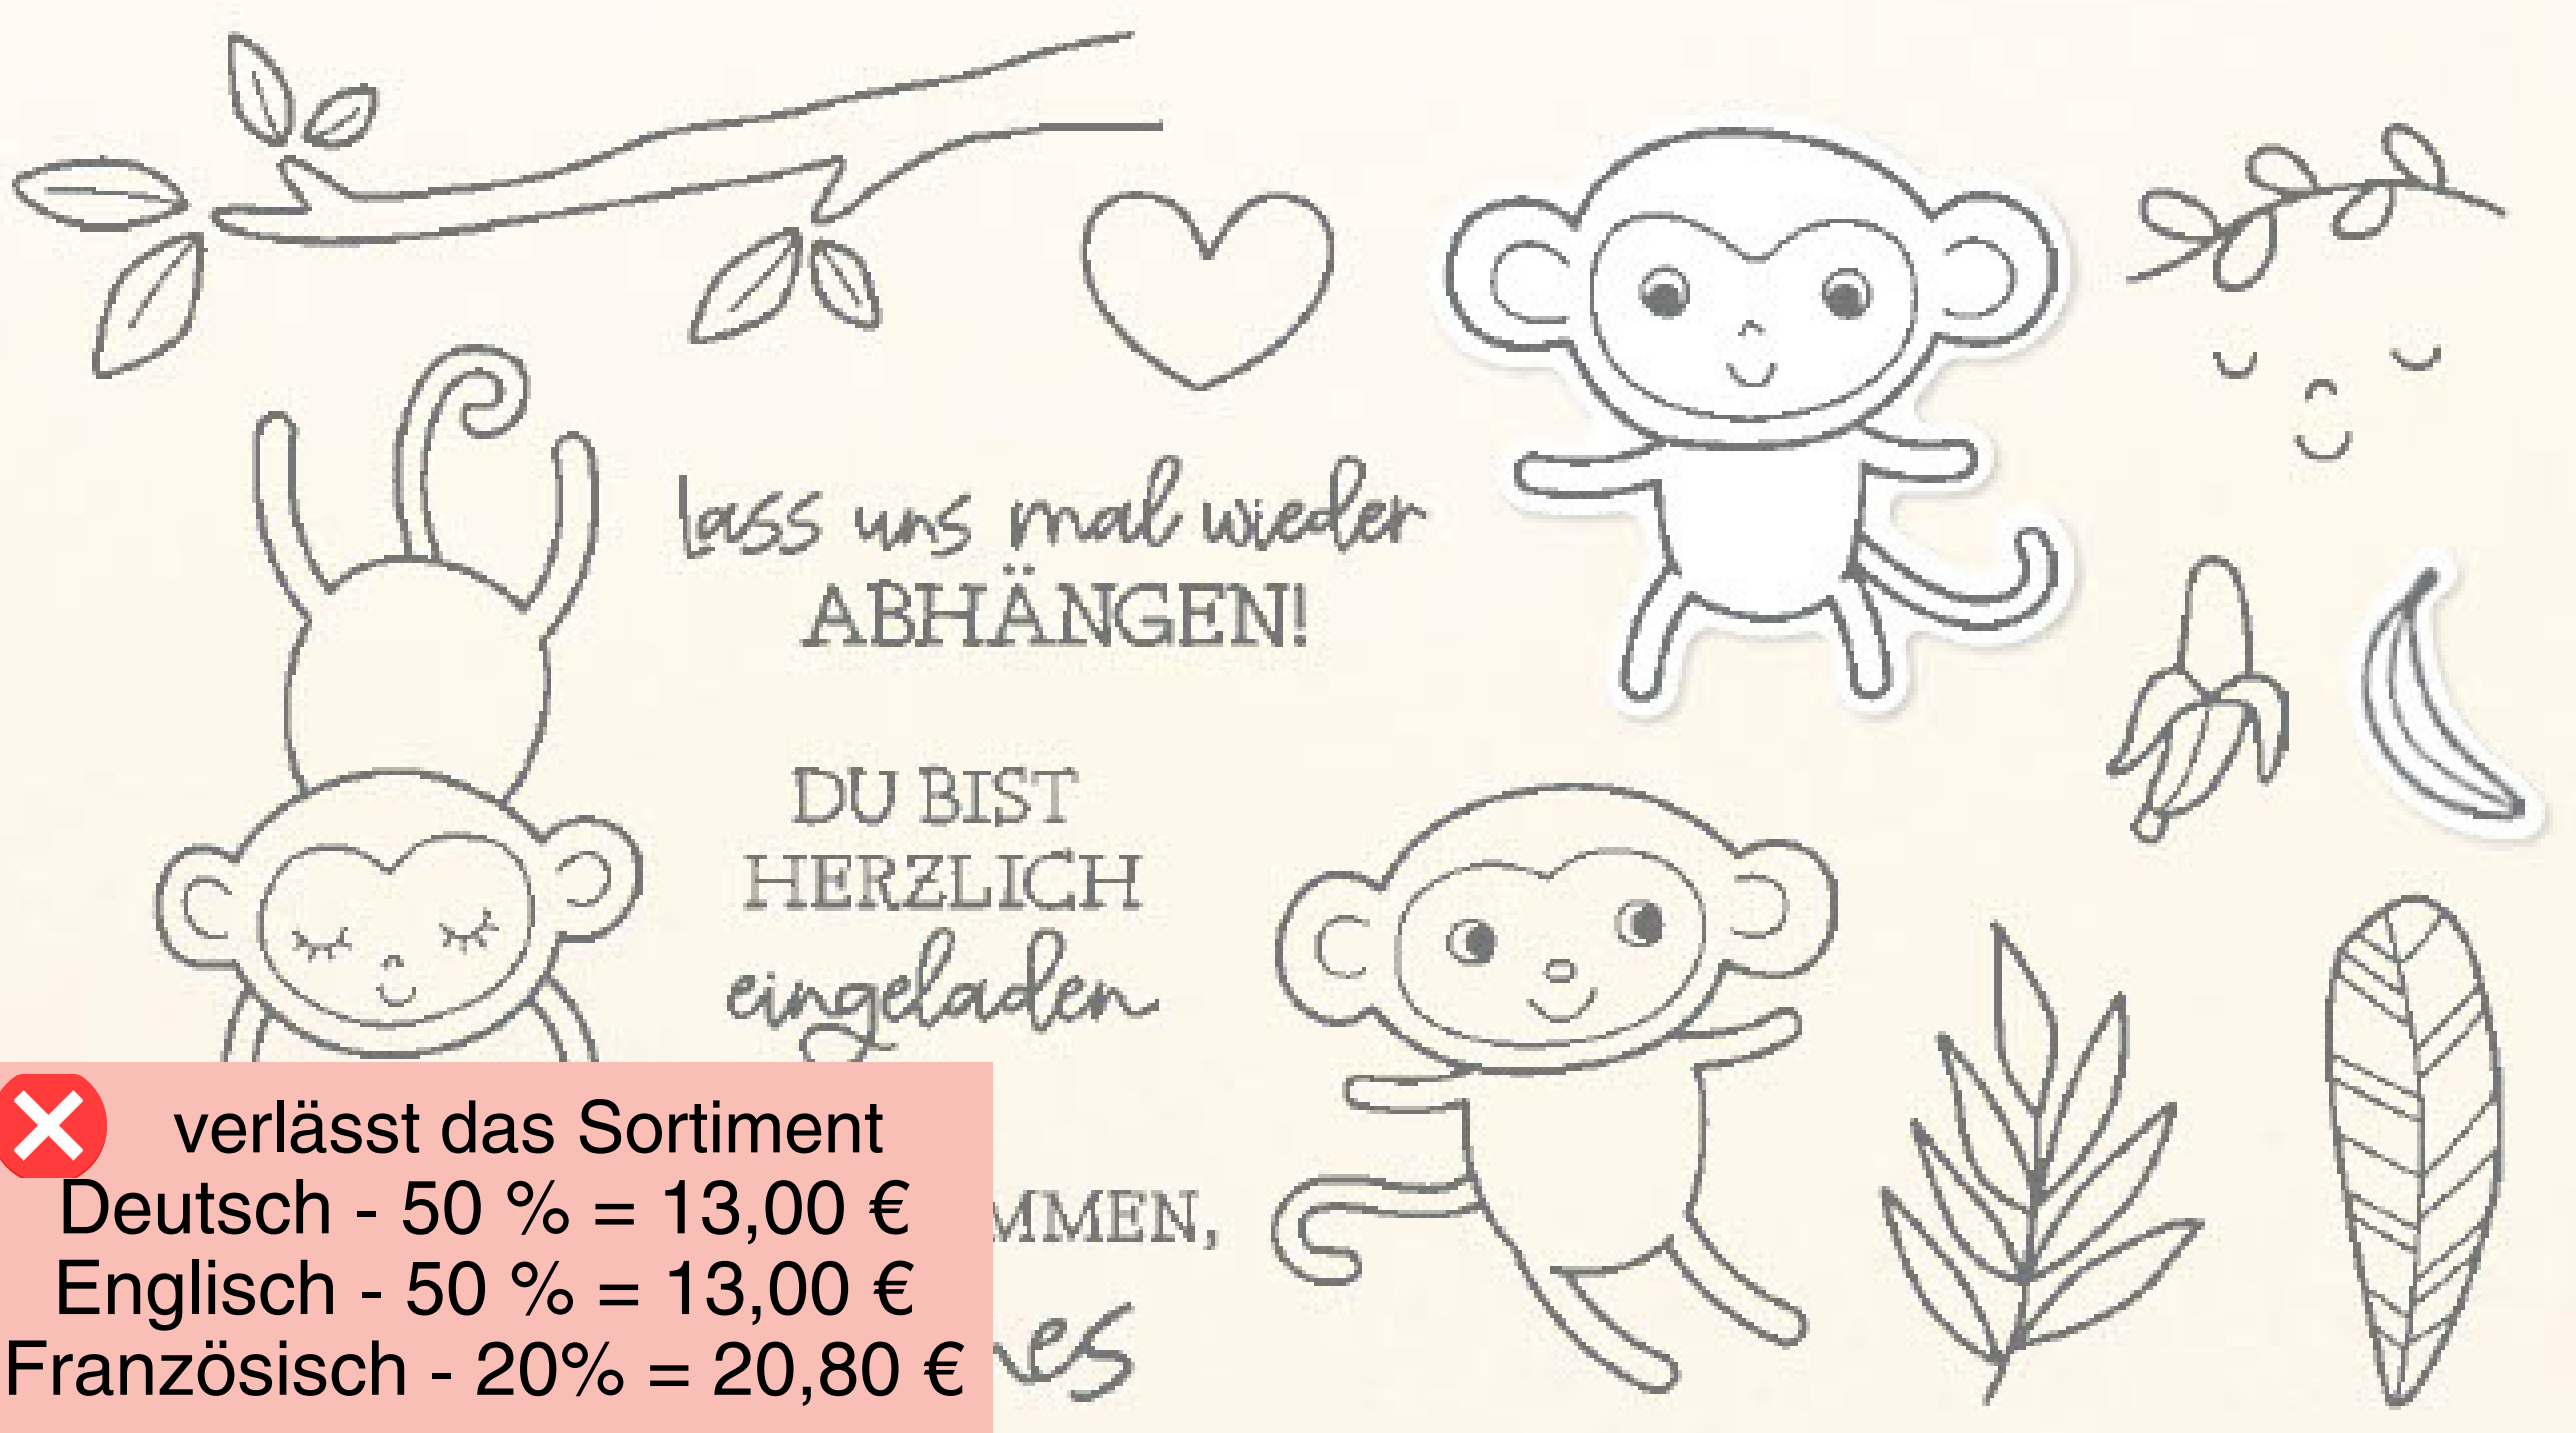

✗ verlässt das Sortiment
Deutsch - 50 % = 13,00 €
Englisch - 50 % = 13,00 €
Französisch - 20% = 20,80 €

ÄFFCHEN • 161376 | 26,00 € | £20.00
15 Klarsichtstempel (Empfohlene transparente Blöcke: a, b, d, h) •
○ Passend zur Elementstanze Äffchen (S. 147)

10%

SPAREN IM PAKET

+

PRODUKTPAKET ÄFFCHEN
161381 | 53,00 € | ~~£41.00~~ 47,50 € | £36.75
Klarsicht •
Stempelset Äffchen + Elementstanze Äffchen (S. 147)

✗ verlässt das Sortiment