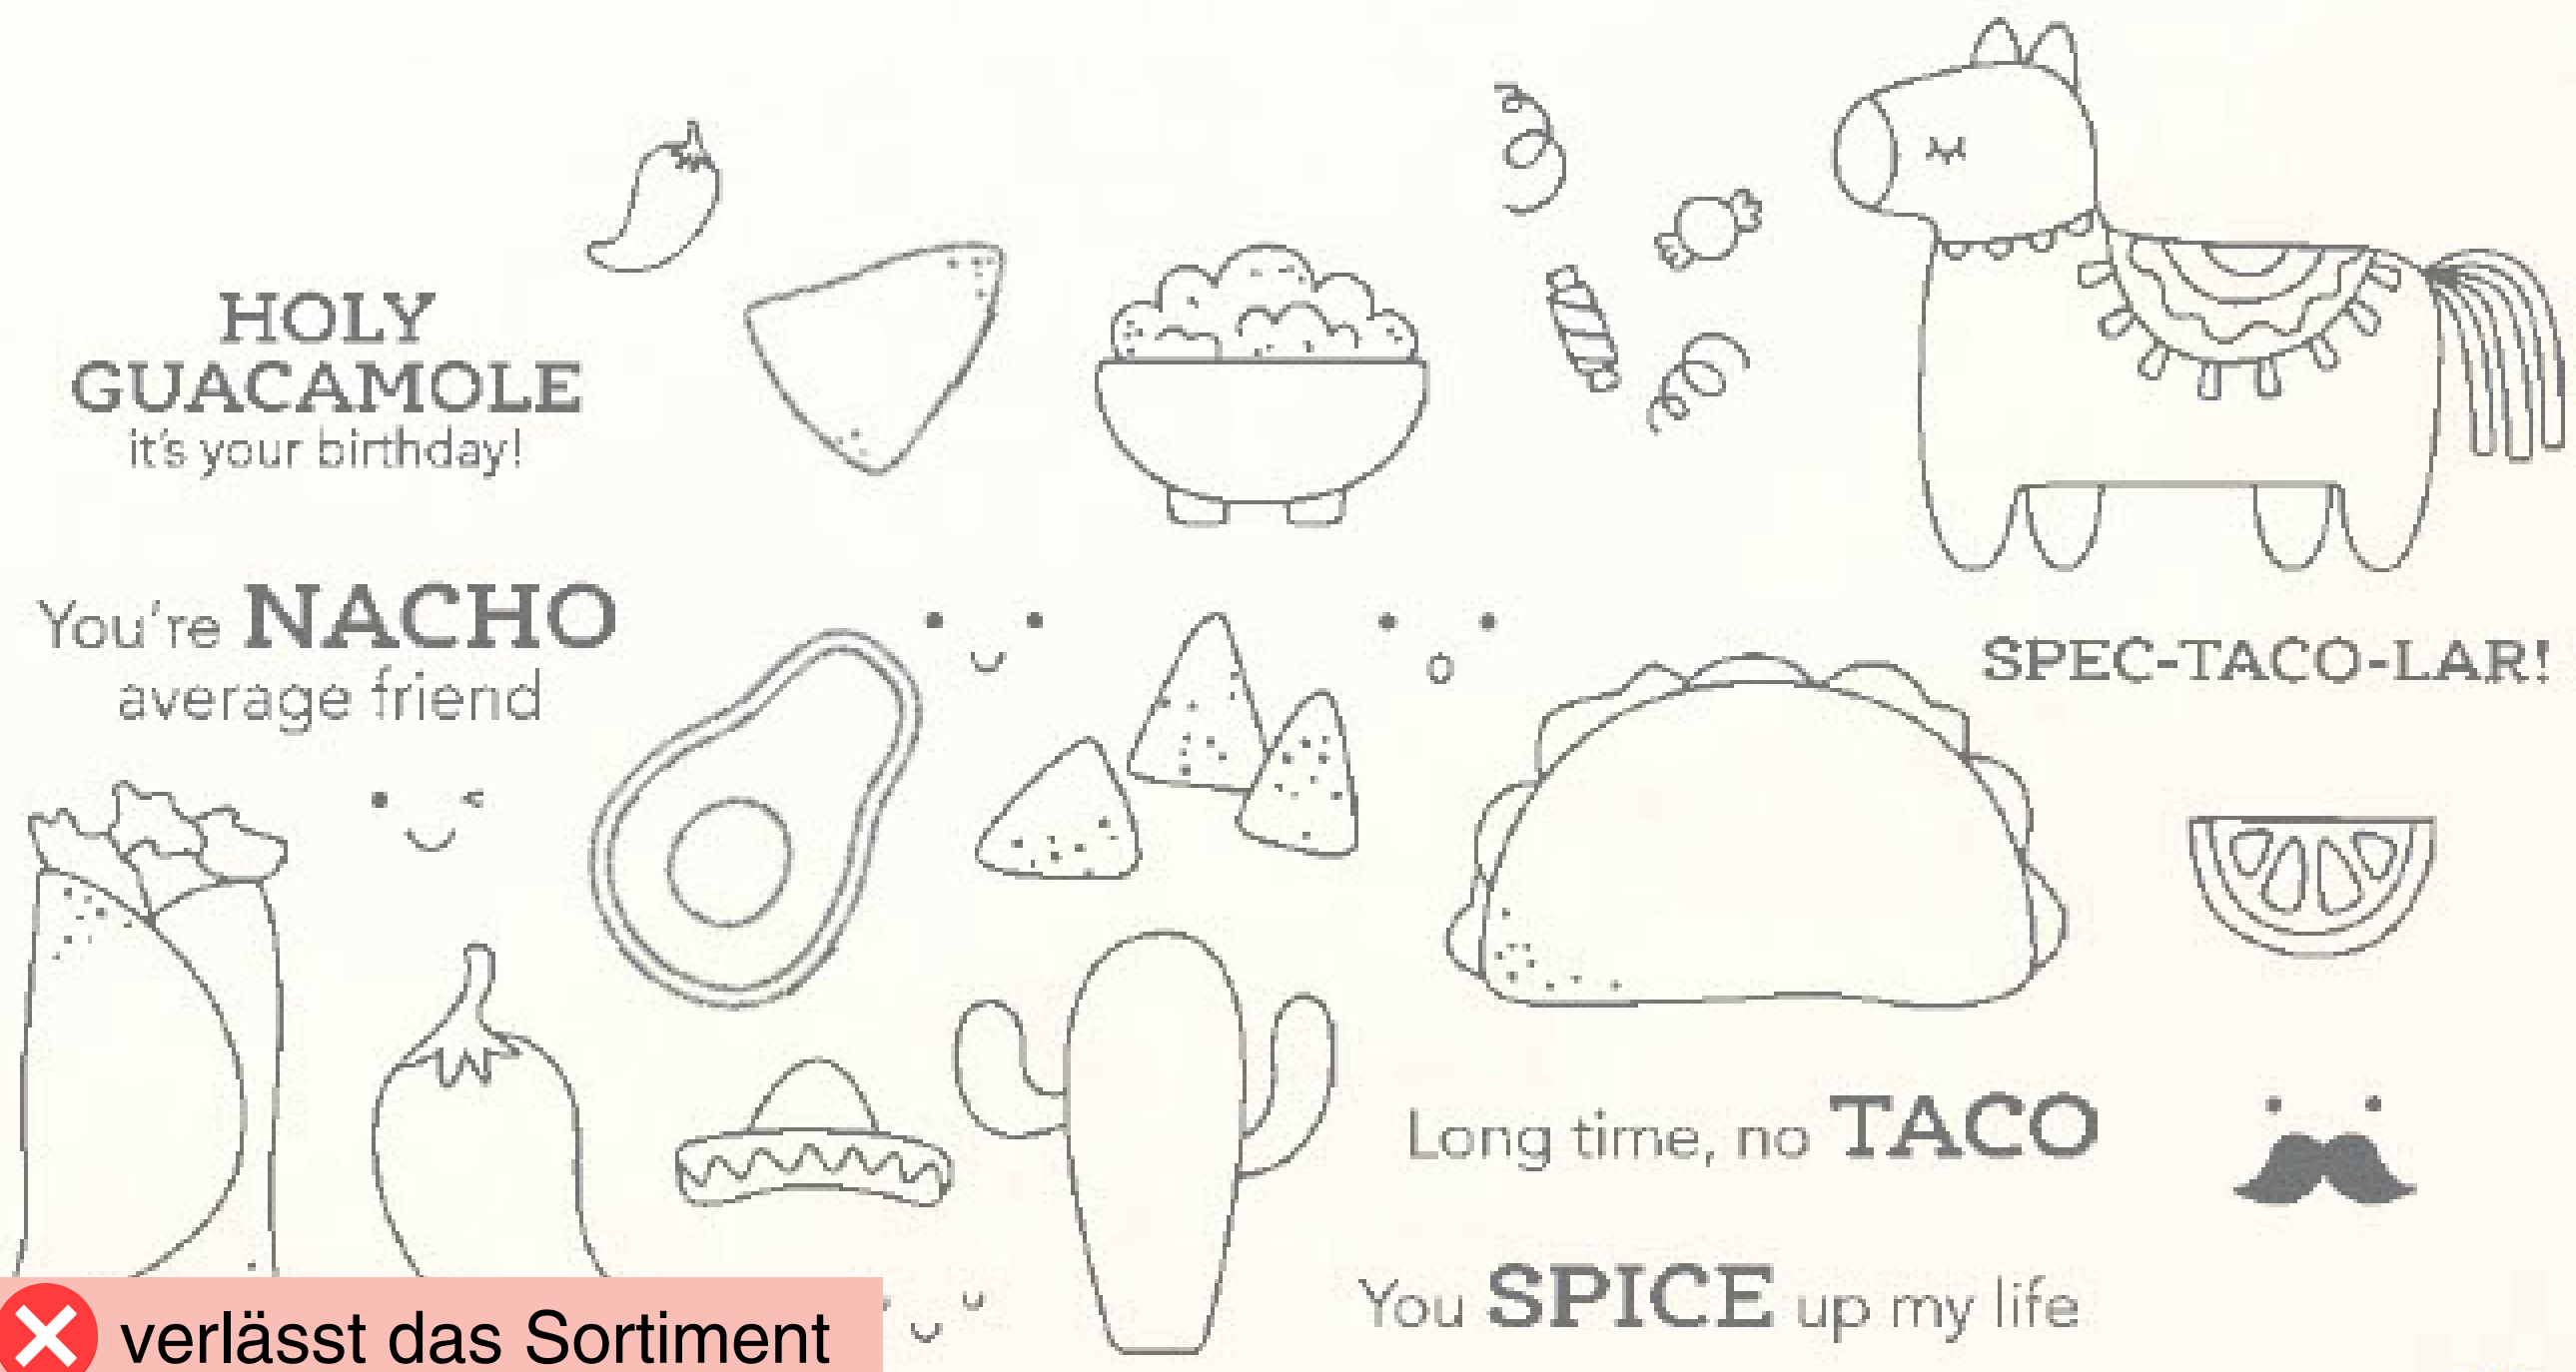

SENDING GAGGLES  
OF GOOD WISHES

GOOSE BUMPS

YOU'VE GOT A  
FRIEND IN ME

SENDING A BIG  
HONKIN' THANKS

verlässt das Sortiment  
- 60 % = 12,40 €

SILLY GOOSE • 160866 | 31,00 € | £24.00

13 Klarsichtstempel (Empfohlene transparente Blöcke: a, d, e, g)